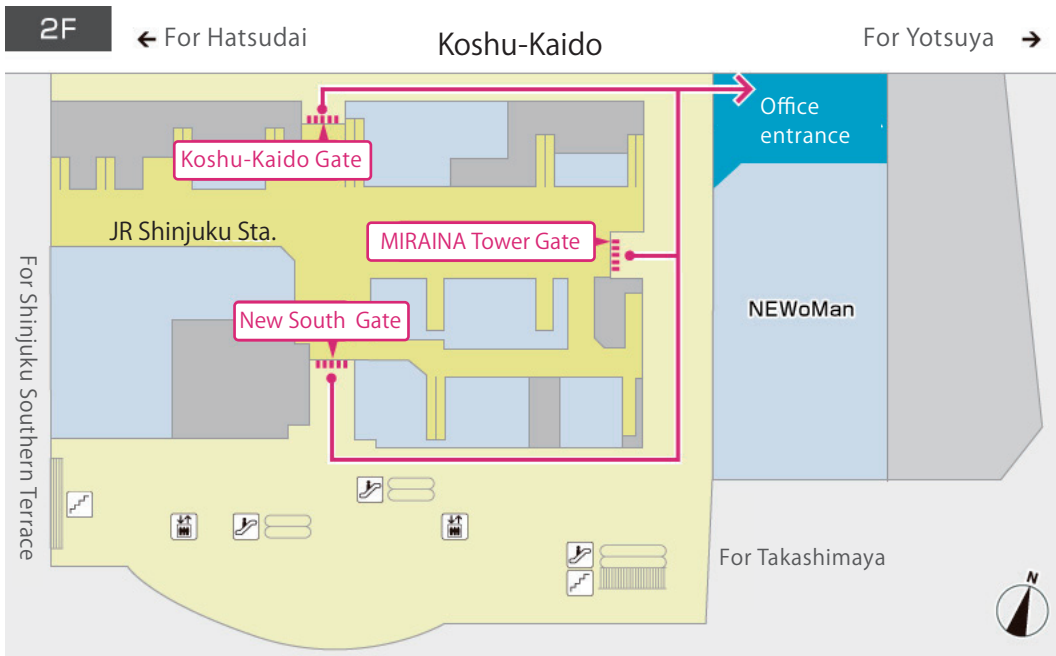

- JR Lines : Shinjuku Sta. MIRAINA Tower Gate
- Keio Line、 Keio New Line : 5 minutes on foot from Shinjuku Sta.
- Odakyu Line : 5 minutes on foot from Shinjuku Sta.
- Toei Oedo Line、 Toei Shinjuku Line : 3 minutes on foot from Shinjuku Sta.
: 1 minute on foot from Shinjuku-sanchome Sta. Exit E10
- Tokyo Metro Marunouchi Line : 5 minutes on foot from Shinjuku Sta.
: 1 minute on foot from Shinjuku-sanchome Sta. Exit E10

Please take the elevator or escalator to the 5th floor.

Please go to just before of the elevator hall and take the elevator to the 11th floor.

Please turn left at the elevator hall and walk to the end of the hallway.