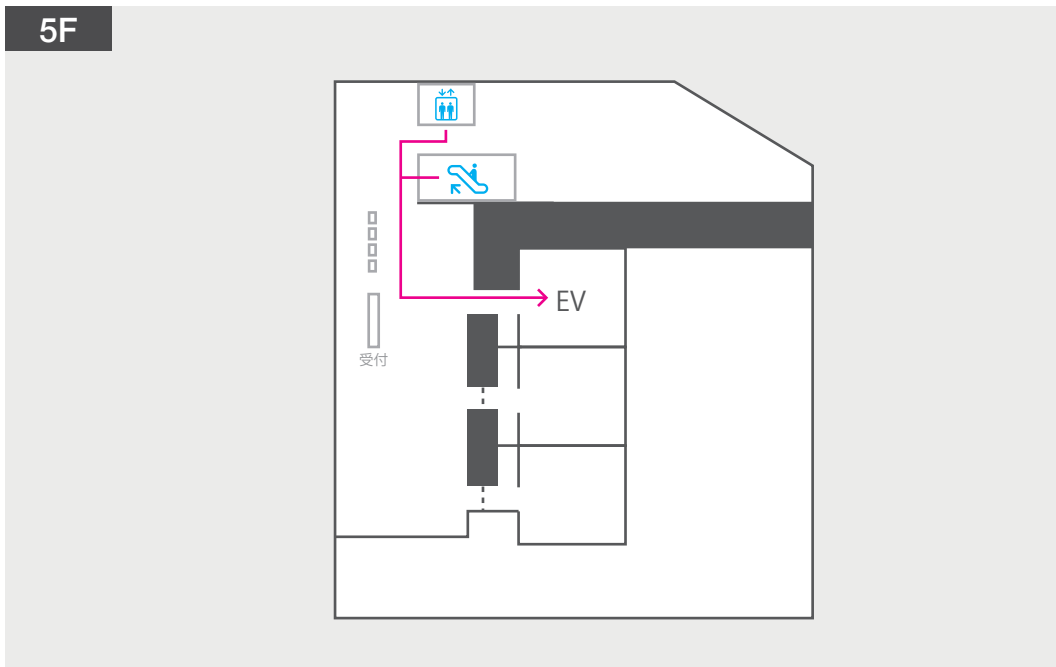

- JR Lines : Shinjuku Sta. MIRAINA Tower Gate
- Keio Line、 Keio New Line : 5 minutes on foot from Shinjuku Sta.
- Odakyu Line : 5 minutes on foot from Shinjuku Sta.
- Toei Oedo Line、 Toei Shinjuku Line : 3 minutes on foot from Shinjuku Sta.
: 1 minute on foot from Shinjuku-sanchome Sta. Exit E10
- Tokyo Metro Marunouchi Line : 5 minutes on foot from Shinjuku Sta.
: 1 minute on foot from Shinjuku-sanchome Sta. Exit E10

Please take the elevator or escalator to the 5th floor.

Please go to just before of the elevator hall and take the elevator to the 11th floor.

Please turn left at the elevator hall and walk to the end of the hallway.